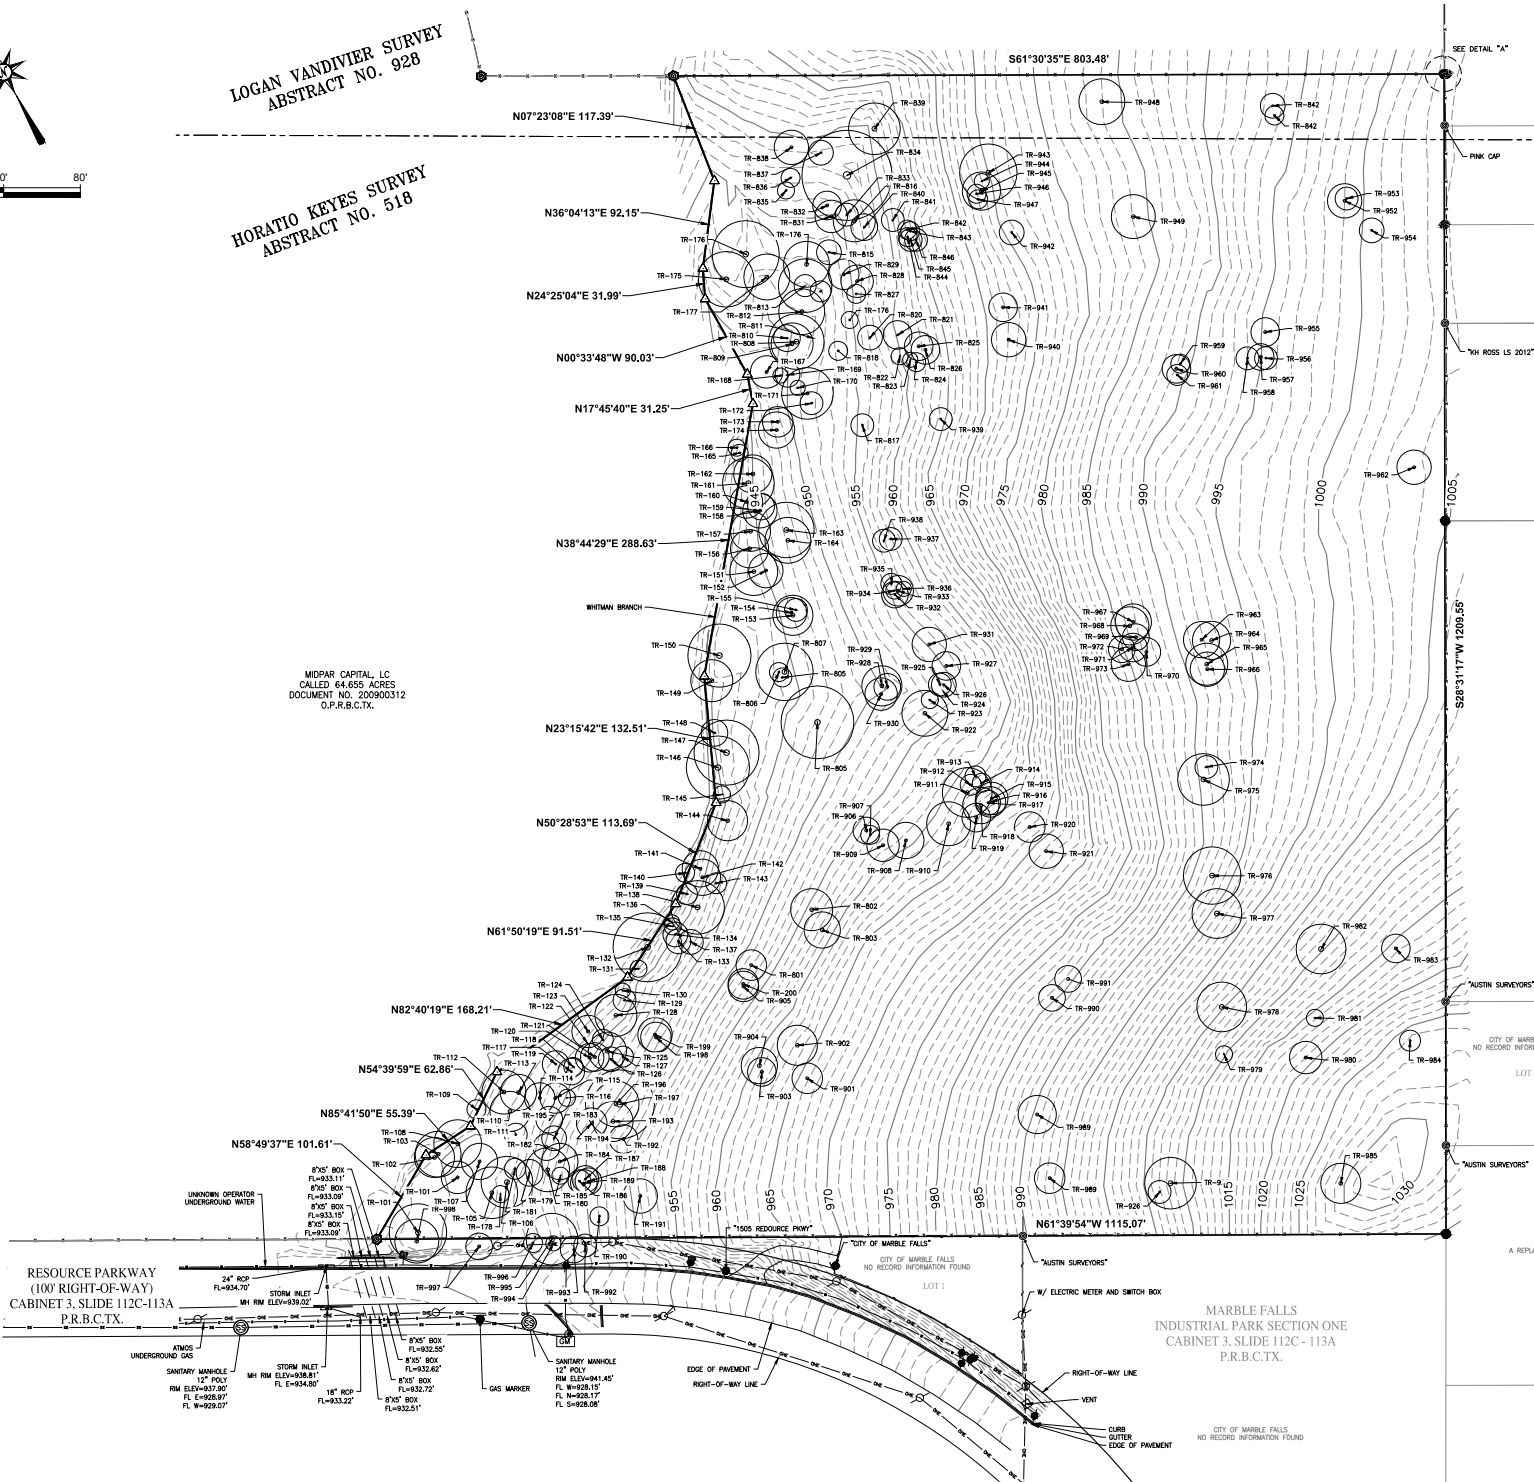

Resource Parkway Marble Falls, Texas

±64.655 AC
FOR SALE

LOGAN VANDIVER SURVEY
ABSTRACT NO. 928

HORATIO KEYES SURVEY
ABSTRACT NO. 518

RESOURCE PARKWAY
(100' RIGHT-OF-WAY)
CABINET 3, SLIDE 112C-113A
P.R.B.C.T.X.

MARBLE FALLS
INDUSTRIAL PARK SECTION ONE
CABINET 3, SLIDE 112C - 113A
P.R.B.C.T.X.